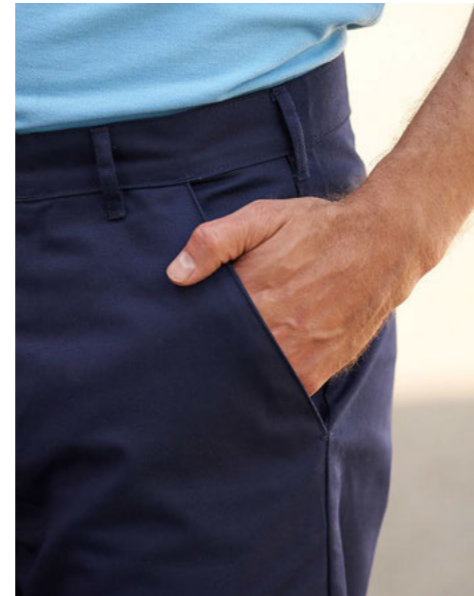

RX601

PRO WORKWEAR TROUSER

COLOURS AVAILABLE

Black

Navy

Features:

Traditional waistband with belt loops / Concealed zip fly / 1 back open pocket

SIZES	S M L XL XXL 3XL 4XL - Regular 31" / Long Length 33"
FABRIC CONTENT	65% Polyester / 35% Cotton
FABRIC WEIGHT	240gsm