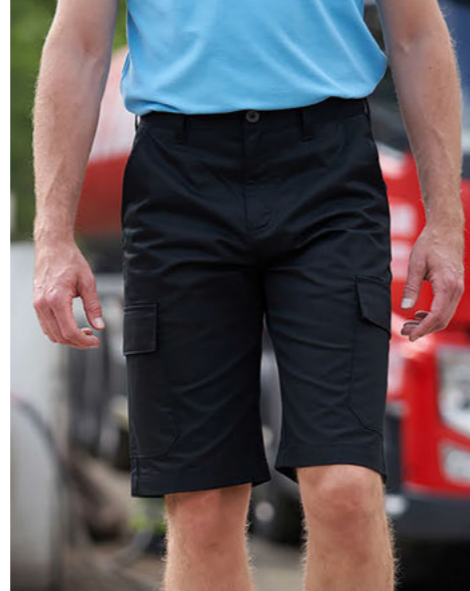

NEW RX605 PRO CARGO SHORT

COLOURS AVAILABLE

Black

Features:

5 Belt loops / 2 side cargo pocket with flaps / Left side back patch pocket

SIZES	S M L XL XXL 3XL 4XL
FABRIC CONTENT	65% Polyester / 35% Cotton
FABRIC WEIGHT	240gsm

UNISEX FIT